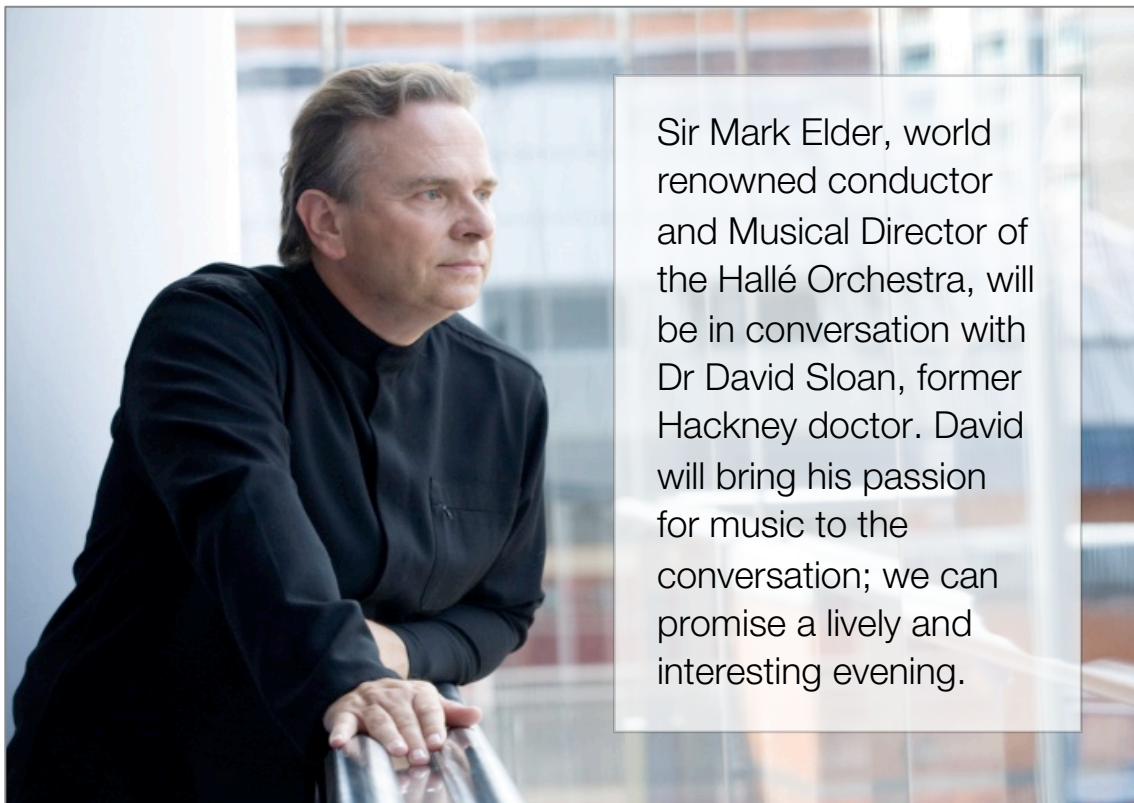

The Hackney **Proms**

present

'My Life and Music' an evening with Sir Mark Elder CBE

The Rosemary Branch Theatre
2 Shepperton Rd, London N1 3DT
on Friday 25th November 2011 at 7pm

Entrance £25, including a glass of wine

Sir Mark Elder, world renowned conductor and Musical Director of the Hallé Orchestra, will be in conversation with Dr David Sloan, former Hackney doctor. David will bring his passion for music to the conversation; we can promise a lively and interesting evening.

Photograph Simon Dodd

This event is to raise funds to support the next season of Hackney Proms. The Hackney Proms are a popular and established series of family friendly, Sunday morning coffee concerts, and we are committed to keeping our ticket prices affordable. See our website www.hackneyproms.co.uk.